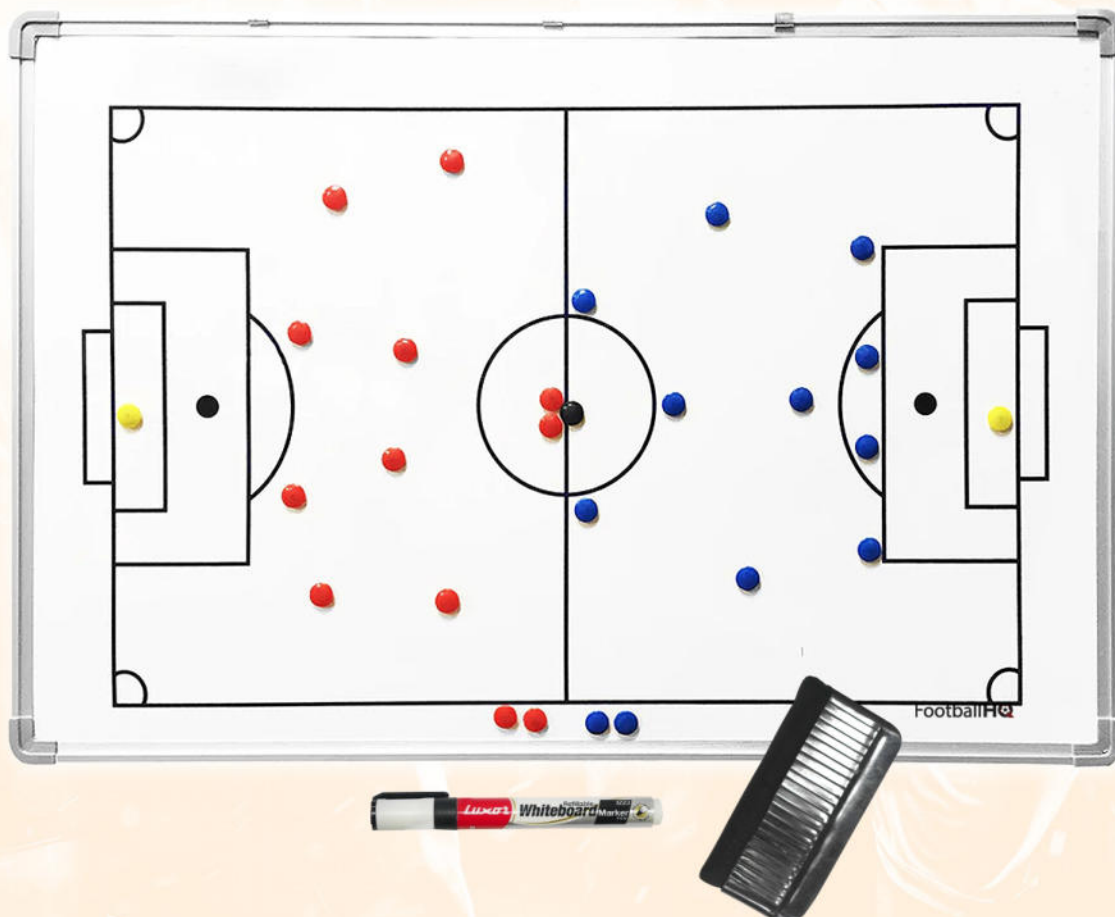

AGILITY FLAT LADDER
RB/706-05
SIZES AVAILABLE:
4M
SRP \$34.99
8M
SRP \$59.99

Adjustable agility flat ladder pack with bag

STEP HURDLE ROUND
RB/706-01
SIZES AVAILABLE:
12"
SRP \$10.99
15"
SRP \$12.99

High quality step hurdles round 20mm

TACTIC BOARD

SRP \$89.99

TACTIC BOARD
RB/708-31

- Single sided 66cm x 46cm Tactic/Coaching Board
- Dry-wipe whiteboard surface with an aluminium frame and corner protectors
- Metal clips for wall-mounting
- Whiteboard pen
- Eraser
- Magnetic markers
 - 12 x Blue
 - 10 x Orange
 - 10 x Green
 - 5 x Yellow
 - 5 x Black