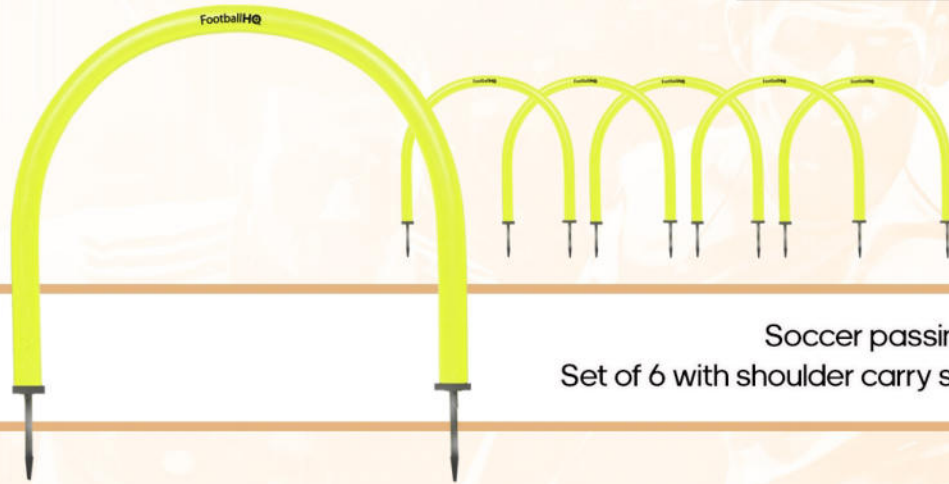

SPEED AND AGILITY

SOCCER PASSING ARC
RB/708-38
SRP $69.99

Soccer passing arc with fixed spikes
Set of 6 with shoulder carry strap pack in poly bags