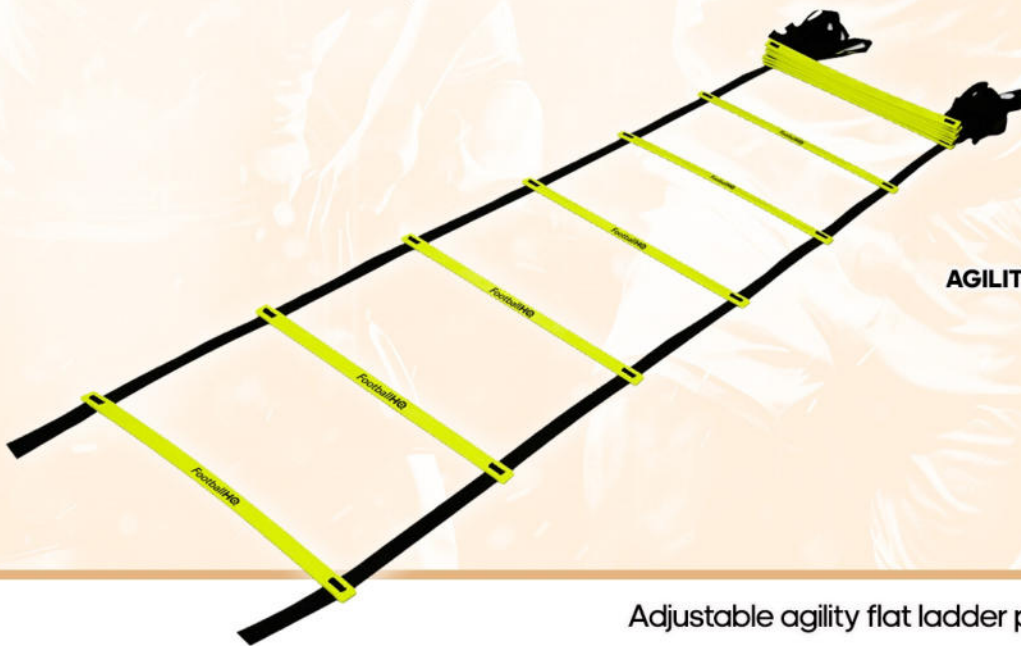

Plastic marker cones

FLAT SPOT MARKERS
RB/706-11
SRP \$99.99

Anti-skid Flat spot markers (20cm Diameter)
Numbered 1-20
Mesh bag (Pack of 20)

SPEED AND AGILITY

SOCCER PASSING ARC
RB/708-38
SRP \$69.99

Soccer passing arc with fixed spikes
Set of 6 with shoulder carry strap pack in poly bags